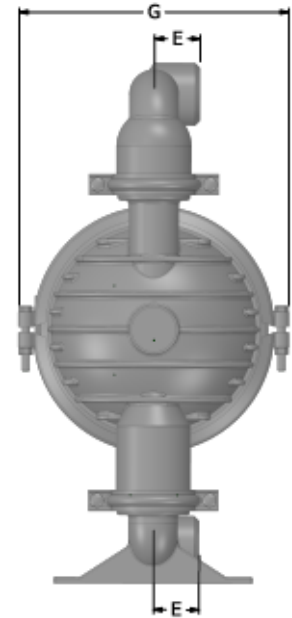

2" Metallic Clamp Band

Air Operated Double Diaphragm Pump

Email: info@m-pump.net

Dimensional Data

Performance