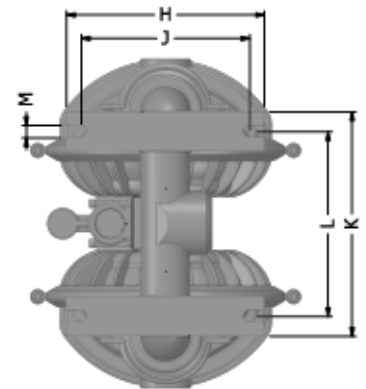

2" Metallic Clamp Band

Air Operated Double Diaphragm Pump

Email: info@m-pump.net

Dimensional Data

Performance